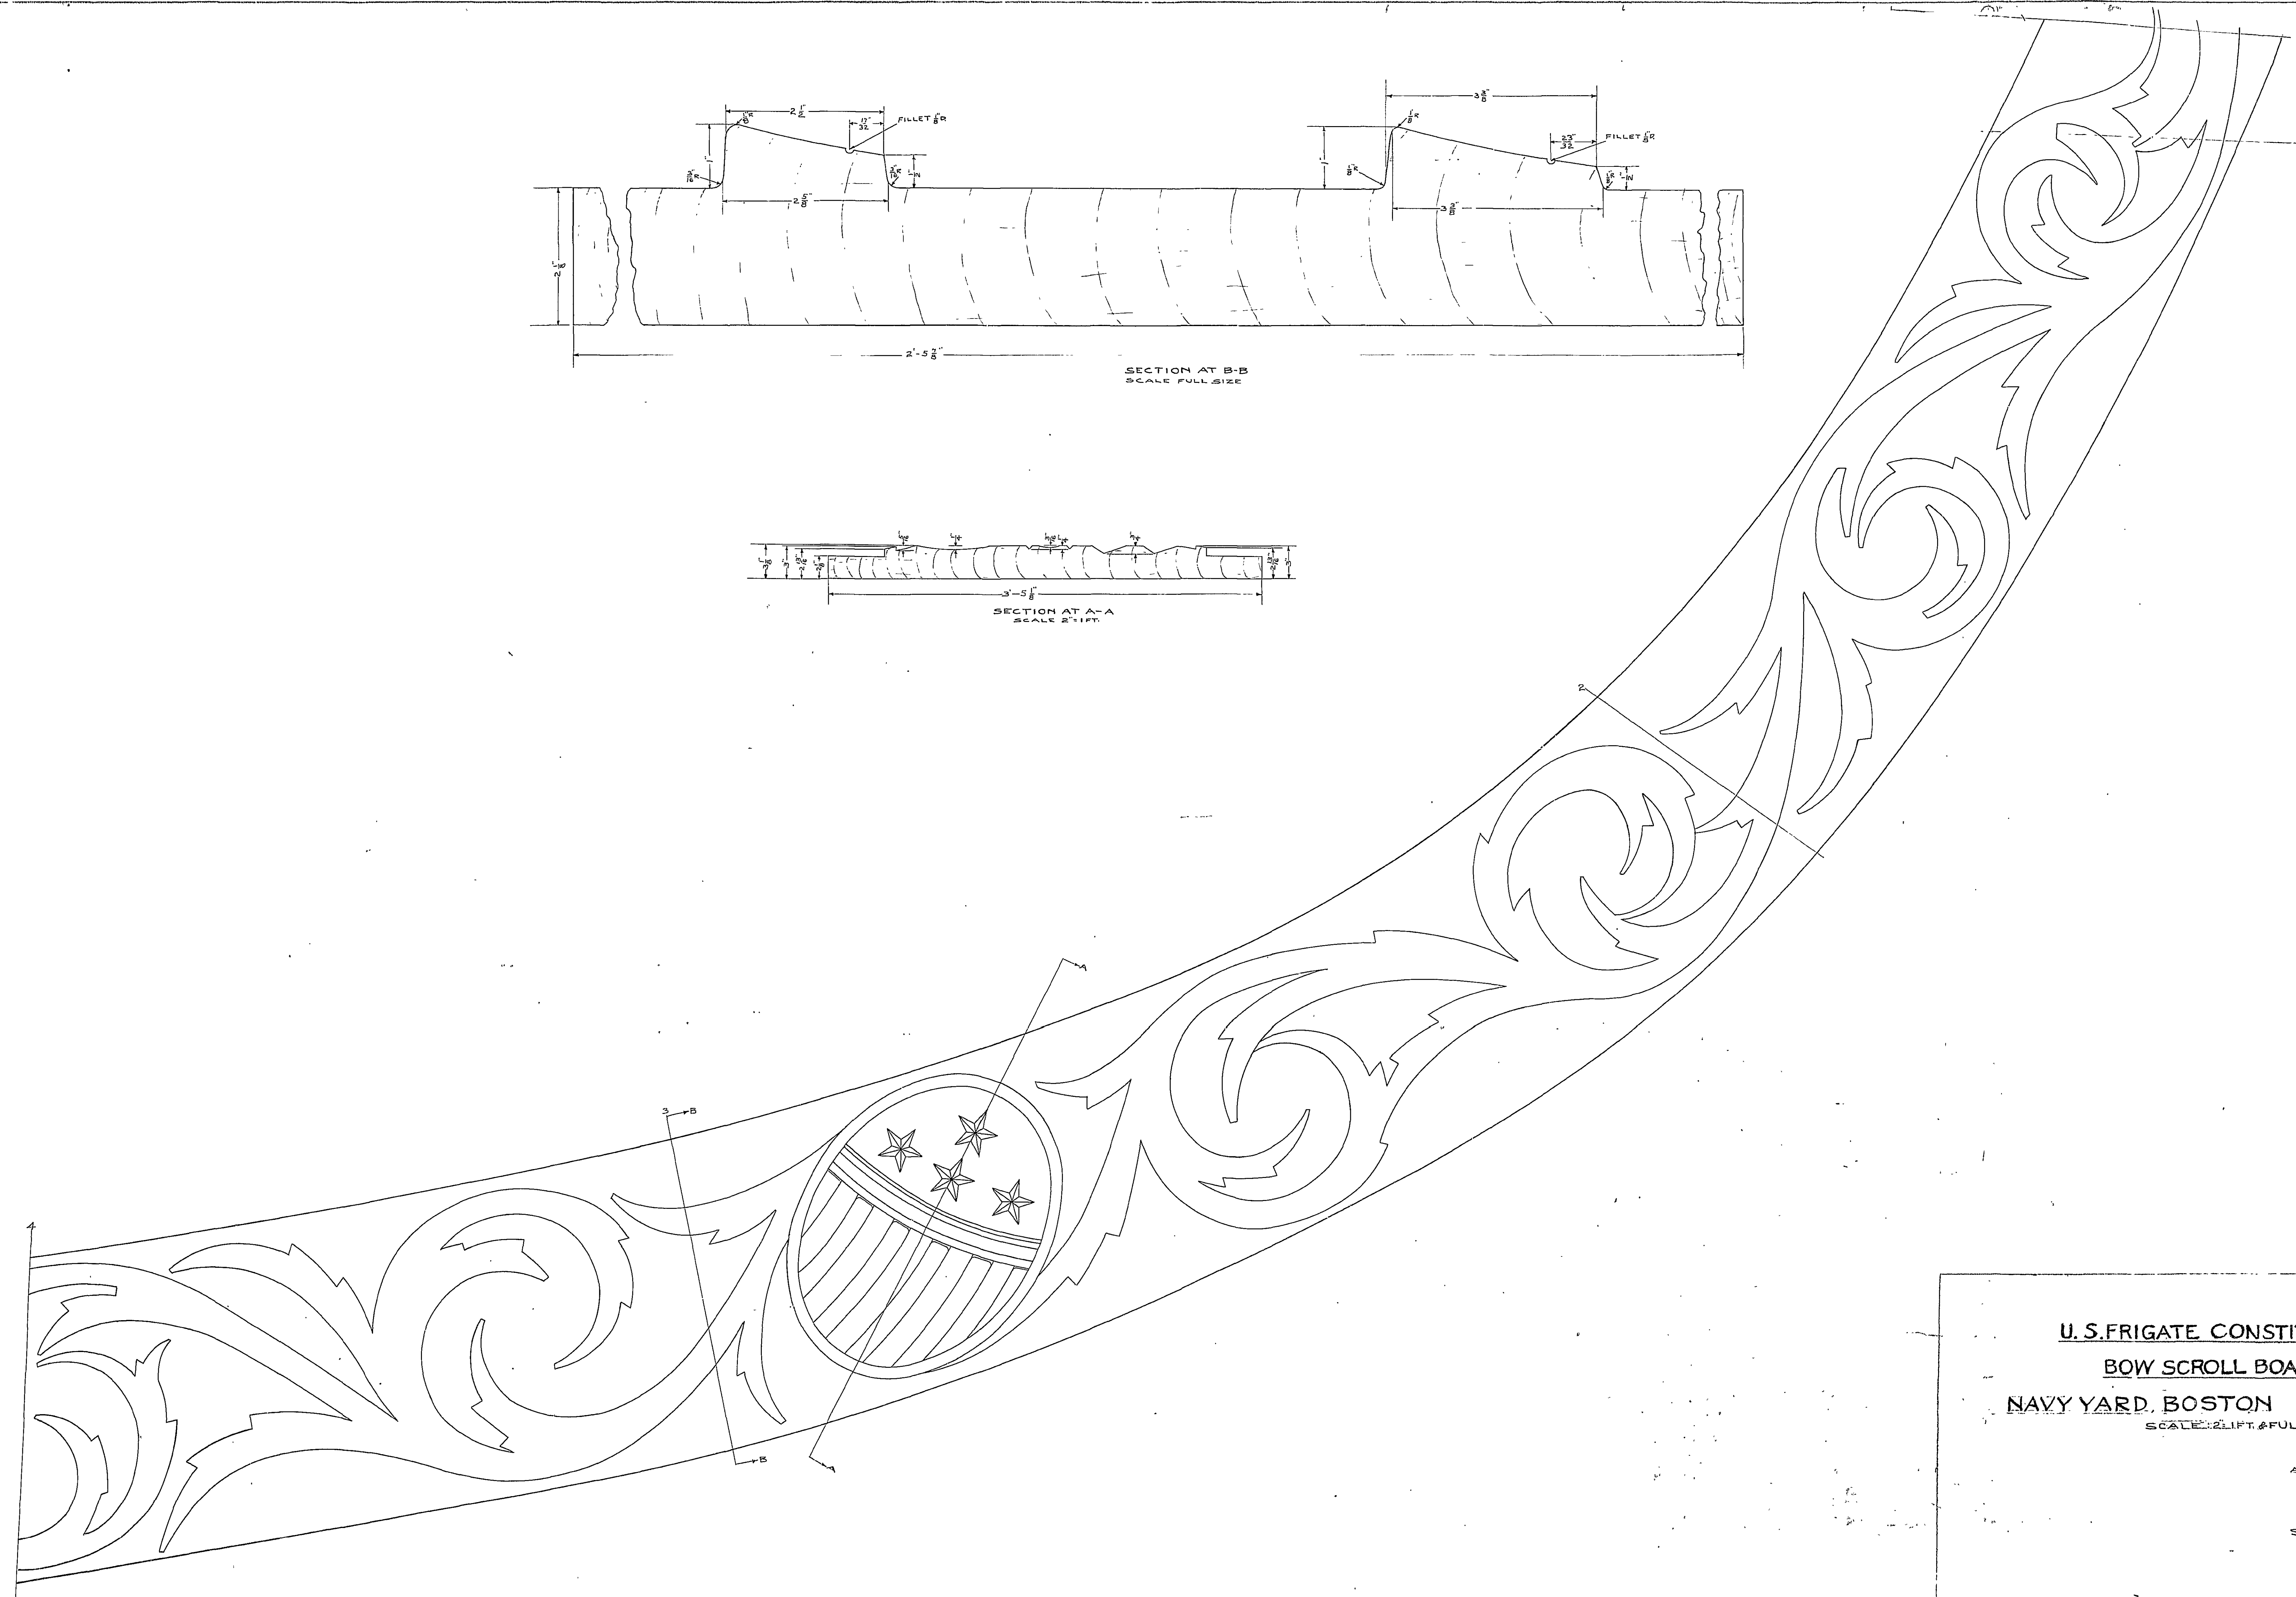

SECTION AT B-B  
SCALE FULL SIZE

SECTION AT A-A  
SCALE 2\"/>

U. S. FRIGATE CONSTITUTION  
 BOW SCROLL BOARD  
 NAVY YARD, BOSTON      SEPT. 1928  
 SCALE: 2:1 FT. & FULL SIZE  
 APPROVED FOR MANAGER  
 LIEUT. (C.C.) USTIN  
 SUPT. OF RESTORATION  
 NO 30155