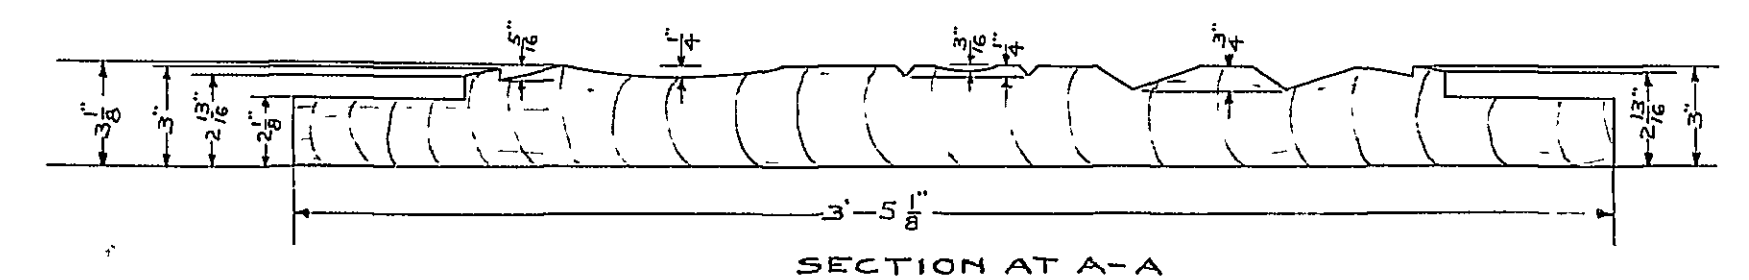

SECTION AT B-B  
SCALE FULL SIZE

SECTION AT A-A  
SCALE 2\"/>

U. S. FRIGATE CONSTITUTION  
 BOW SCROLL BOARD  
 NAVY YARD, BOSTON      SEPT. 1928  
 SCALE: 2:1 FT. & FULL SIZE  
 APPROVED FOR MANAGER  
 LIEUT. (C.C.) USTIN  
 SUPT. OF RESTORATION  
 NO 30155